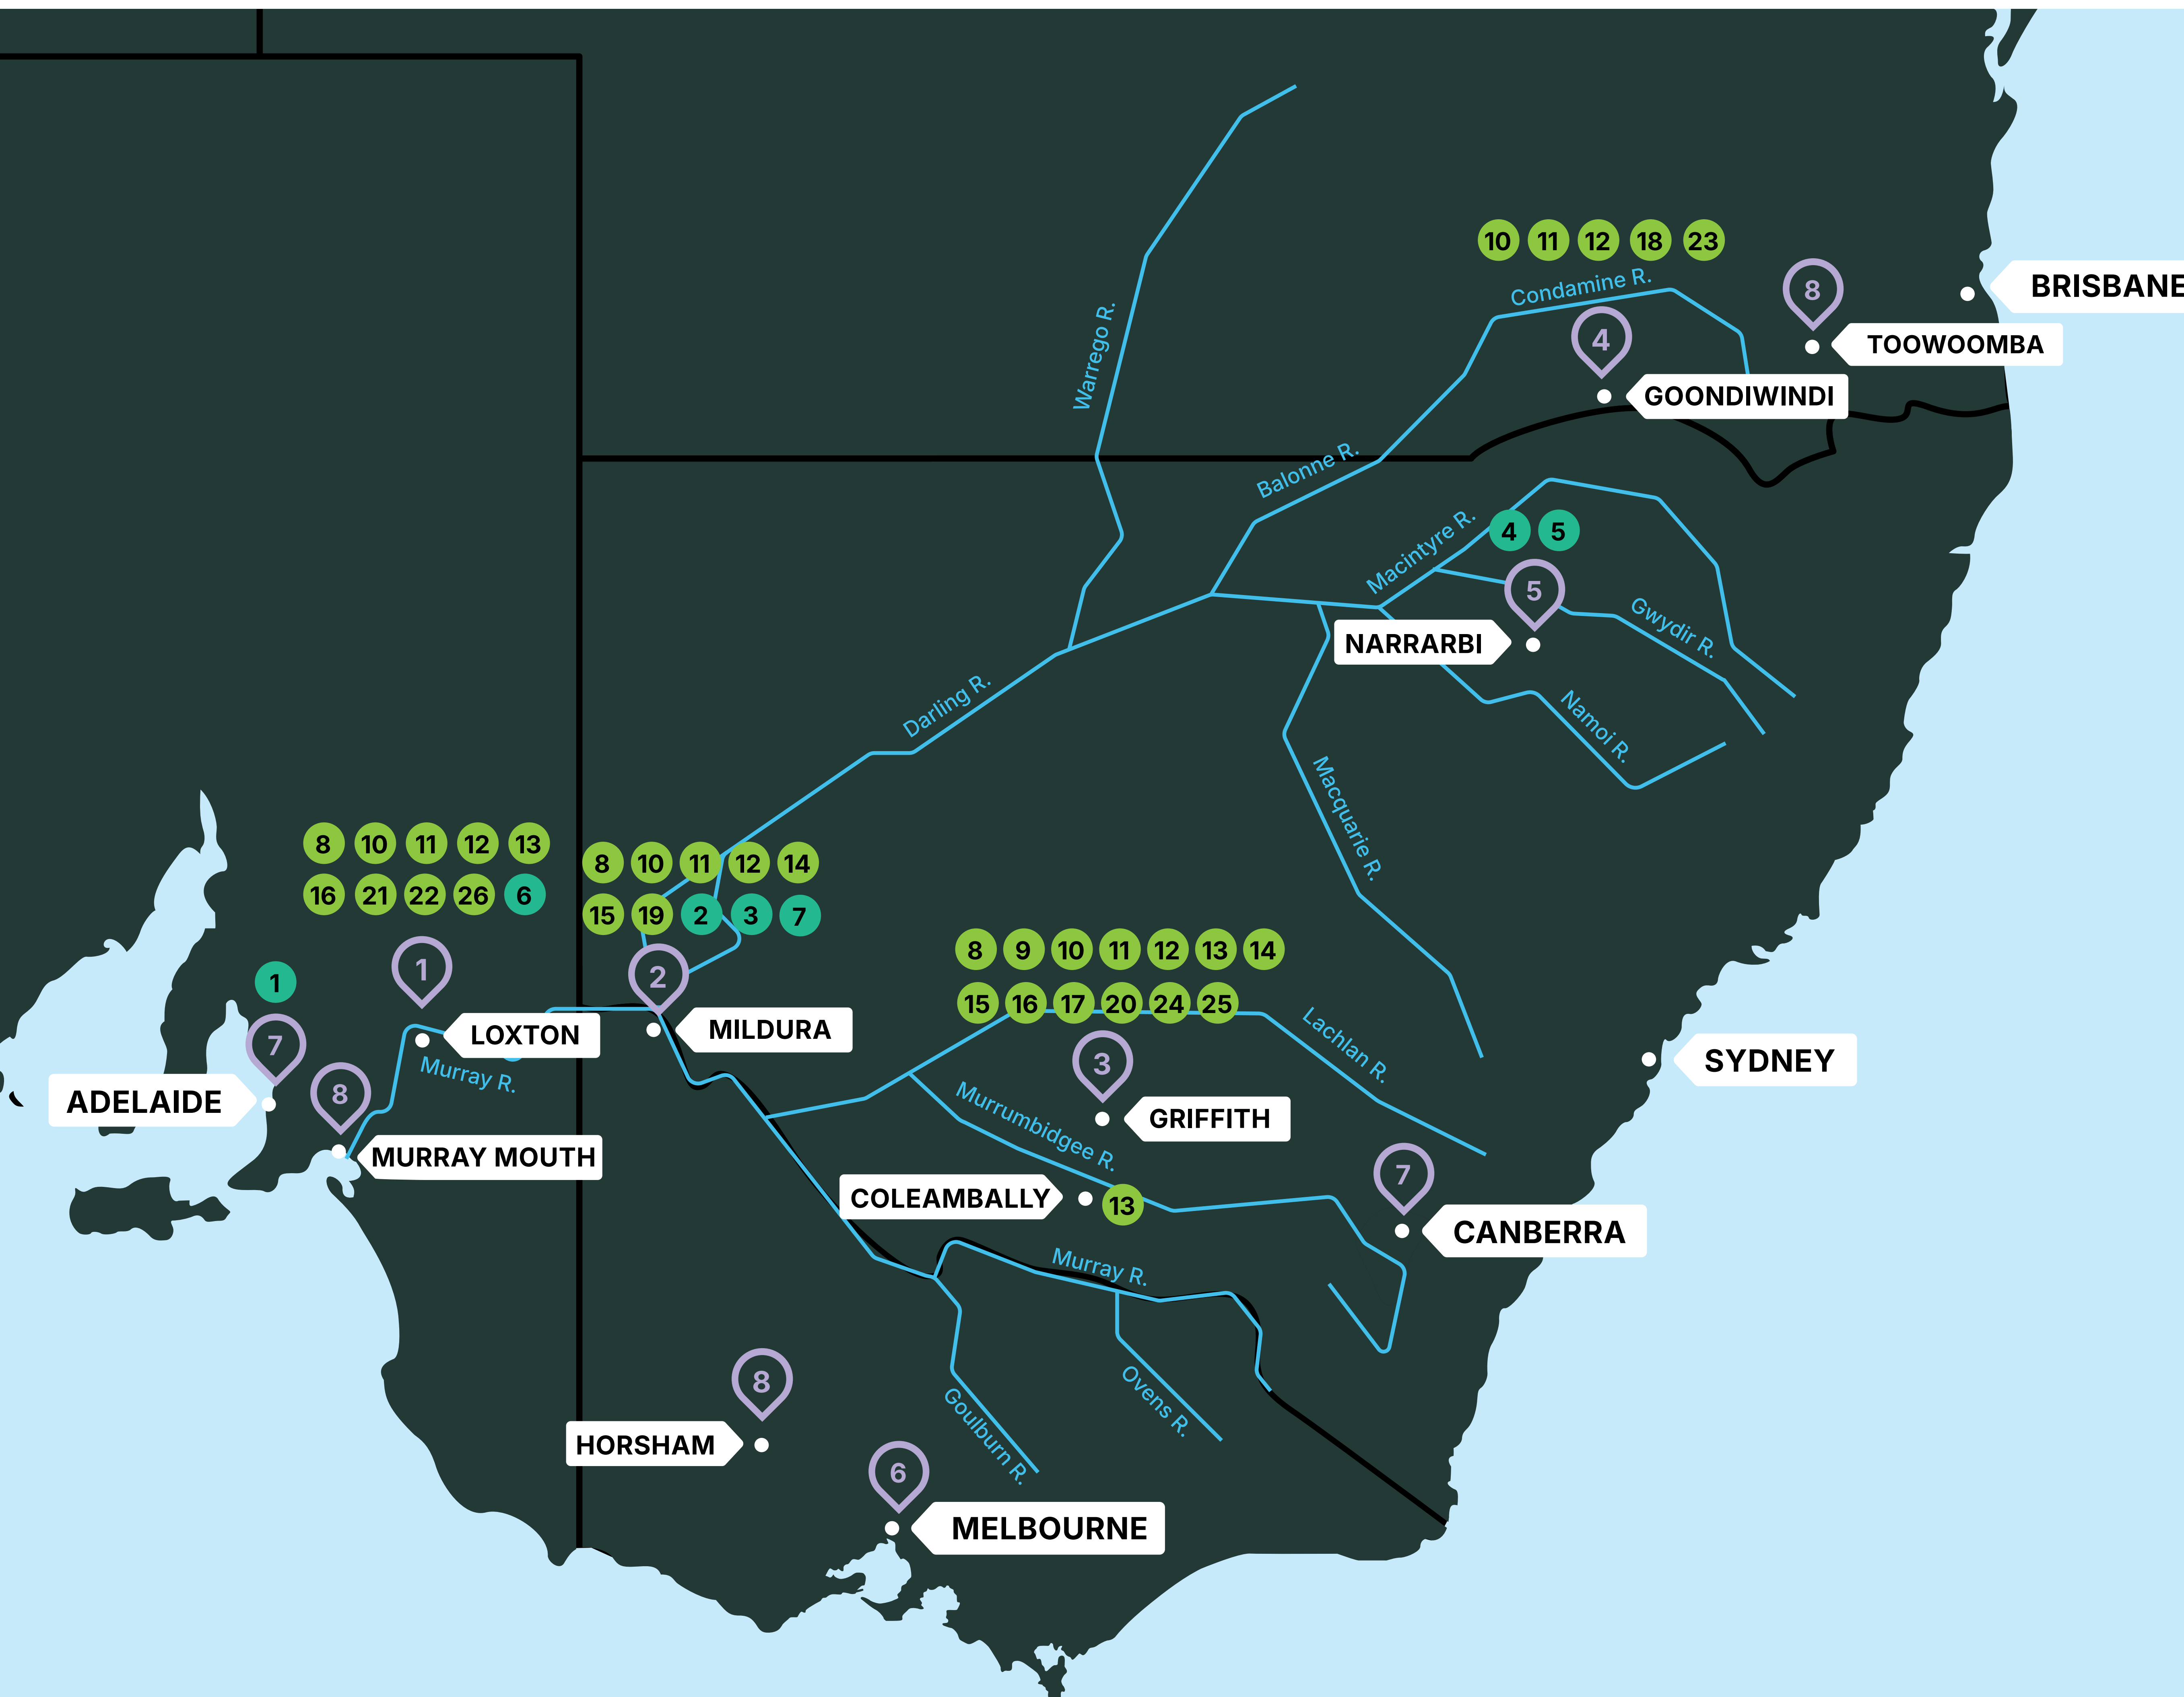

One Basin CRC activities June 2024

One Basin CRC facilities/staff locations		
1	Loxton Hub	
2	Mildura Hub	
3	Griffith Hub	
4	Goondiwindi Hub	
5	University of Sydney Campus Narrabri	
6	Head office staff	University of Melbourne, Melbourne
7	Program leads	Flinders University, Adelaide University of Adelaide, Adelaide Australian National University, Canberra
8	One Basin CRC staff	Murray Mouth Toowoomba Horsham

One Basin CRC PhD students

PhD project	Locations
1	Adelaide
2	Mildura
3	Mildura
4	Narrabri
5	Narrabri
6	Loxton
7	Mildura

One Basin CRC research & development projects

R&D project title	Locations
Round 1 projects	
8	Mildura, Loxton, Griffith
9	Griffith
10	Loxton, Goondiwindi, Griffith, Mildura
11	Loxton, Mildura, Griffith, Goondiwindi
12	Goondiwindi, Mildura, Griffith, Loxton
13	Loxton, Griffith, Coleambally
14	Griffith, Mildura
15	Griffith, Mildura
16	Loxton, Griffith
Quickstart projects	
17	Griffith
18	Goondiwindi
19	Mildura
20	Griffith
21	Loxton
22	Loxton
23	Goondiwindi
24	Griffith
25	Griffith
26	Loxton